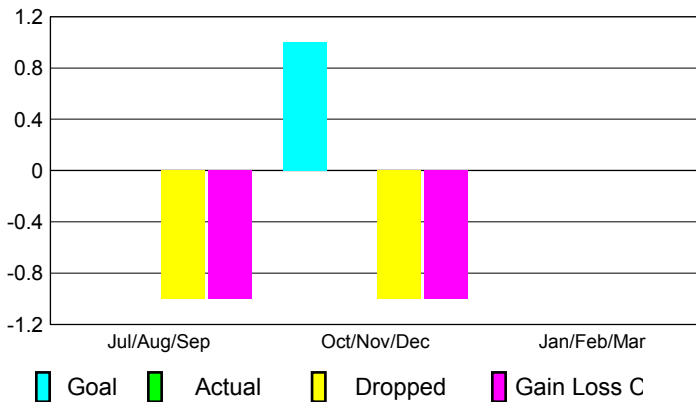

2012-2013 GMT Reports for District (or Undistricted) **District 118 E**

GMT: HOWARD PATRICK LEE

Location: TURKEY

GMT CA: 4

CLUBS

Club Results
2012-2013

Clubs
2011-2012

Month	New Club Goal	Actual New Clubs	Actual Dropped Clubs	Gain/Loss of Clubs	Gain/Loss of Clubs
Jul/Aug/Sep	0	0	-1	-1	0
Oct/Nov/Dec	1	0	-1	-1	1
Jan/Feb/Mar	0				0
Totals	1	0	-2	-2	1

Club Results 2012-2013

Goal, New, Dropped, Gain/Loss

Comparison of Club Gain/Loss

Current Year Compared to the Previous Year

YTD Status Quo Clubs 2012-2013

Status Quo Clubs Compared to Status Quo Members

MEMBERSHIP

Membership Results
2012-2013

Membership
2011-2012

Month	Net Memb Goal	Actual New Memb	Actual Dropped Memb	Gain/Loss of Memb	Gain/Loss of Memb
Jul/Aug/Sep	-20	19	-38	-19	-20
Oct/Nov/Dec	40	4	-40	-36	20
Jan/Feb/Mar	20				11
Totals	40	23	-78	-55	11