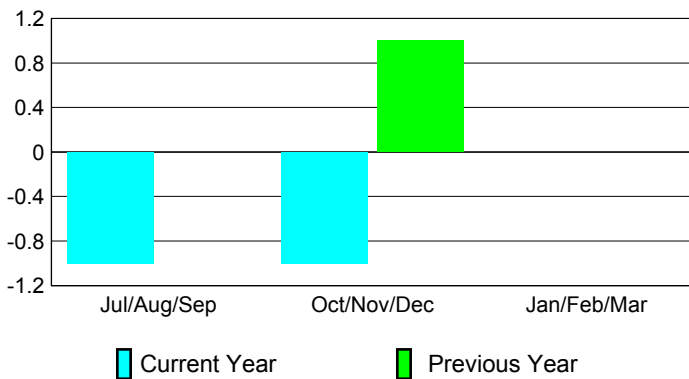

Club Results 2012-2013

Goal, New, Dropped, Gain/Loss

Comparison of Club Gain/Loss

Current Year Compared to the Previous Year

YTD Status Quo Clubs 2012-2013

Status Quo Clubs Compared to Status Quo Members

MEMBERSHIP