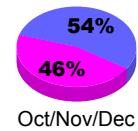

Membership Results
2012-2013

Membership
2011-2012

Month	Net Memb Goal	Actual New Memb	Actual Dropped Memb	Gain/Loss of Memb	Gain/Loss of Memb
Jul/Aug/Sep	-20	19	-38	-19	-20
Oct/Nov/Dec	40	4	-40	-36	20
Jan/Feb/Mar	20				11
Totals	40	23	-78	-55	11

Membership Results 2012-2013

Goal, New, Dropped, Gain/Loss

Comparison of Membership Gain/Loss

Current Year Compared to the Previous Year

Gender Comparison 2012-2013

Jan/Feb/Mar

Male

Female