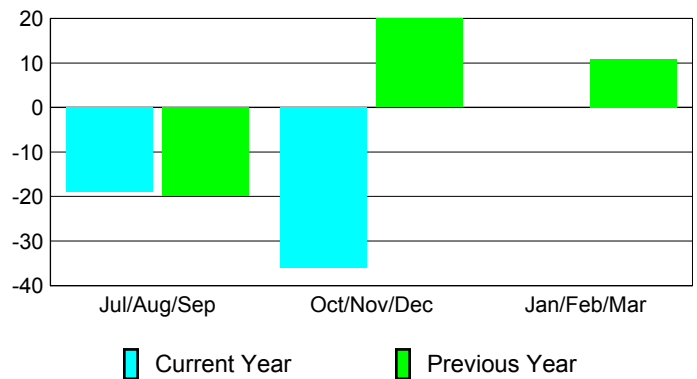

Membership Results
2012-2013

Membership
2011-2012

Month	Net Memb Goal	Actual New Memb	Actual Dropped Memb	Gain/Loss of Memb	Gain/Loss of Memb
Jul/Aug/Sep	-20	19	-38	-19	-20
Oct/Nov/Dec	40	4	-40	-36	20
Jan/Feb/Mar	20				11
Totals	40	23	-78	-55	11

Membership Results 2012-2013

Goal, New, Dropped, Gain/Loss

Comparison of Membership Gain/Loss

Current Year Compared to the Previous Year

Gender Comparison 2012-2013

Jan/Feb/Mar

Male

Female