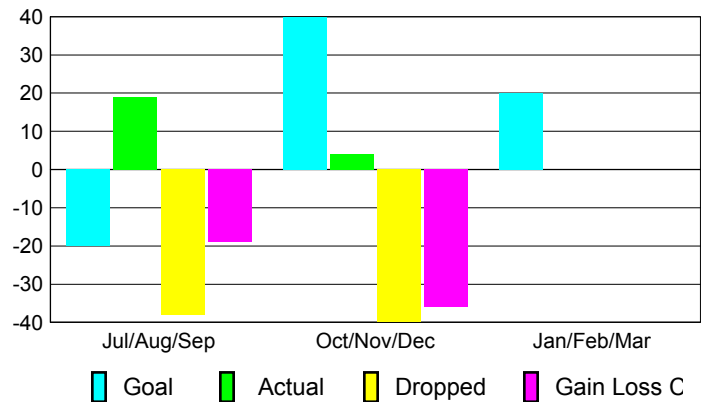

Membership Results 2012-2013

Goal, New, Dropped, Gain/Loss